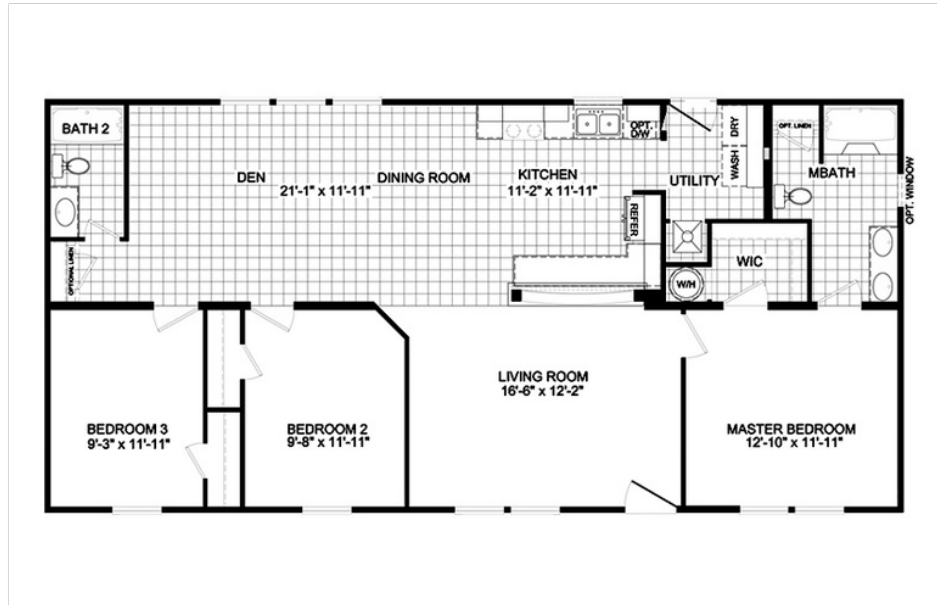

TRUE PERFOR ARCH M401-8

TRUE PERFOR ARCH M401-8

Model number: 76TPA25523AM19

3 beds • 2 baths • 1300 sq.ft. • 25' width • 52' depth

Our home building facilities invest in continuous product and process improvements. Plans, dimensions, features, materials, specifications and availability are subject to change without notice or obligation. Renderings and floor plans are representative likenesses of our homes and may differ from the actual homes. We invite you to tour a Home Center near you and inspect the highest value in quality housing available or call (252) 492-5017 to speak with a Home Consultant. Copyright 2017, CMH. All rights reserved.

TRUE PERFOR ARCH M401-8 Model number: 76TPA25523AM19

3 beds • 2 baths • 1300 sq.ft. • 25' width • 52' depth

Our home building facilities invest in continuous product and process improvements. Plans, dimensions, features, materials, specifications and availability are subject to change without notice or obligation. Renderings and floor plans are representative likenesses of our homes and may differ from the actual homes. We invite you to tour a Home Center near you and inspect the highest value in quality housing available or call (252) 492-5017 to speak with a Home Consultant. Copyright 2017, CMH. All rights reserved.