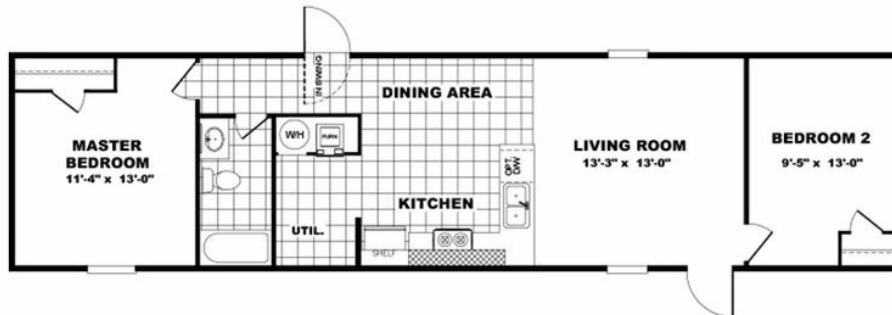

36TRR14562AH19

**36TRR14562AH19** Model number: 36TRR14562AH19

**2 beds • 1 baths • 784 sq.ft. • 14' width • 56' depth**

Our home building facilities invest in continuous product and process improvements. Plans, dimensions, features, materials, specifications and availability are subject to change without notice or obligation. Renderings and floor plans are representative likenesses of our homes and may differ from the actual homes. We invite you to tour a Home Center near you and inspect the highest value in quality housing available or call (252) 492-5017 to speak with a Home Consultant. Copyright 2017, CMH. All rights reserved.

**36TRR14562AH19** Model number: 36TRR14562AH19

**2 beds • 1 baths • 784 sq.ft. • 14' width • 56' depth**

Our home building facilities invest in continuous product and process improvements. Plans, dimensions, features, materials, specifications and availability are subject to change without notice or obligation. Renderings and floor plans are representative likenesses of our homes and may differ from the actual homes. We invite you to tour a Home Center near you and inspect the highest value in quality housing available or call (252) 492-5017 to speak with a Home Consultant. Copyright 2017, CMH. All rights reserved.