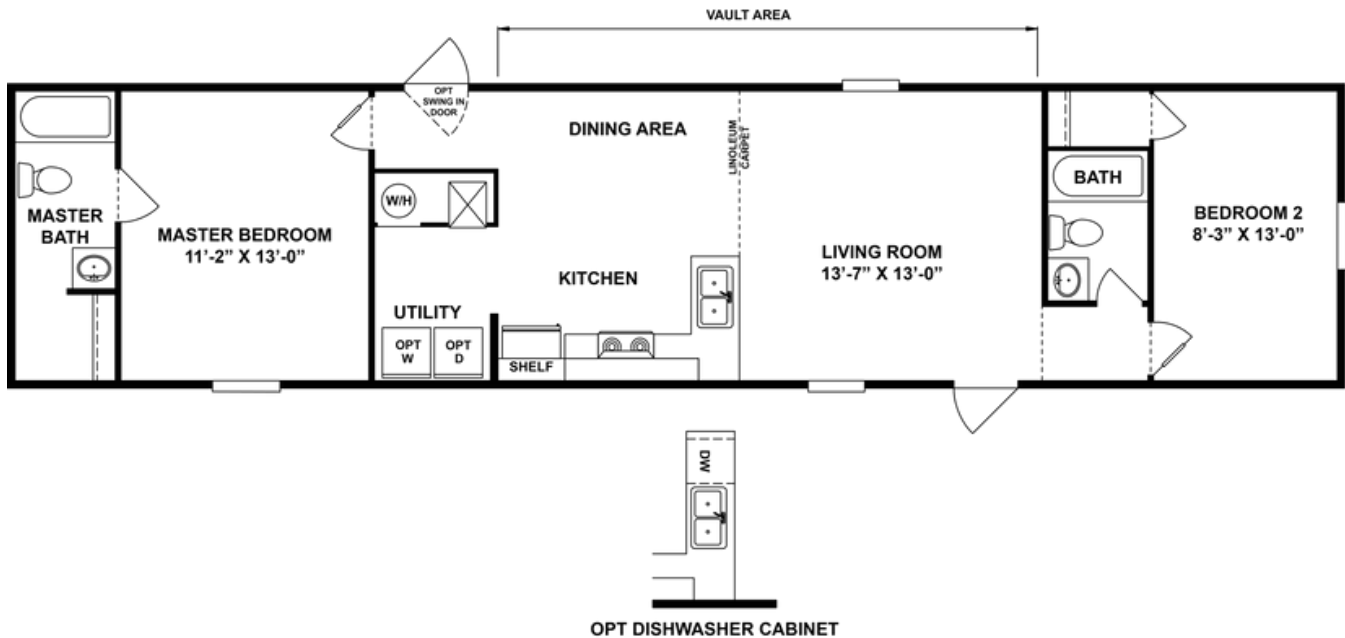

36TRR14602AH19 Model number: 36TRR14602AH19

2 beds • 2 baths • 840 sq.ft. • 14' width • 60' depth

Our home building facilities invest in continuous product and process improvements. Plans, dimensions, features, materials, specifications and availability are subject to change without notice or obligation. Renderings and floor plans are representative likenesses of our homes and may differ from the actual homes. We invite you to tour a Home Center near you and inspect the highest value in quality housing available or call (252) 492-5017 to speak with a Home Consultant. Copyright 2017, CMH. All rights reserved.

<https://www.oakwooddreamhomes.com>

OAKWOOD HOMES- HENDERSON

2741 US 1 HWY 158
HENDERSON, NC 27536

Monday - Thursday: 9am - 7pm
Friday: 9am - 6pm
Saturday: 9am - 5pm
Sunday: Closed

(252) 492-5017