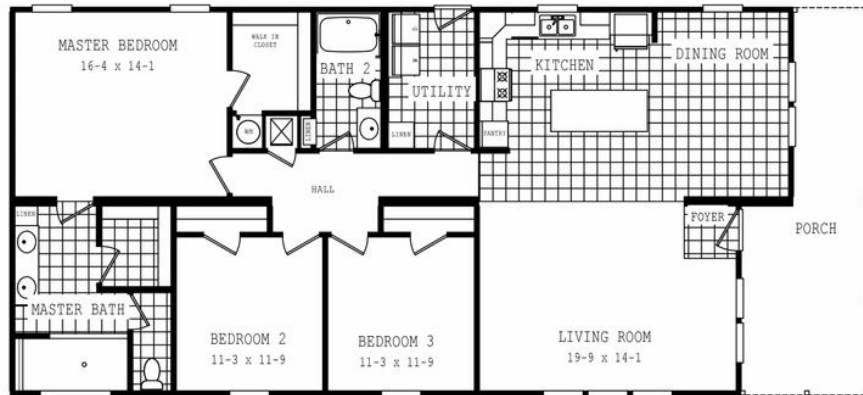

2466 OAKWOOD MOD

2466 OAKWOOD MOD

Model number:

3 beds • 2 baths • 1722 sq.ft. • 32' width • 66' depth

Our home building facilities invest in continuous product and process improvements. Plans, dimensions, features, materials, specifications and availability are subject to change without notice or obligation. Renderings and floor plans are representative likenesses of our homes and may differ from the actual homes. We invite you to tour a Home Center near you and inspect the highest value in quality housing available or call (252) 492-5017 to speak with a Home Consultant. Copyright 2017, CMH. All rights reserved.

2466 OAKWOOD MOD Model number:

3 beds • 2 baths • 1722 sq.ft. • 32' width • 66' depth

Our home building facilities invest in continuous product and process improvements. Plans, dimensions, features, materials, specifications and availability are subject to change without notice or obligation. Renderings and floor plans are representative likenesses of our homes and may differ from the actual homes. We invite you to tour a Home Center near you and inspect the highest value in quality housing available or call (252) 492-5017 to speak with a Home Consultant. Copyright 2017, CMH. All rights reserved.