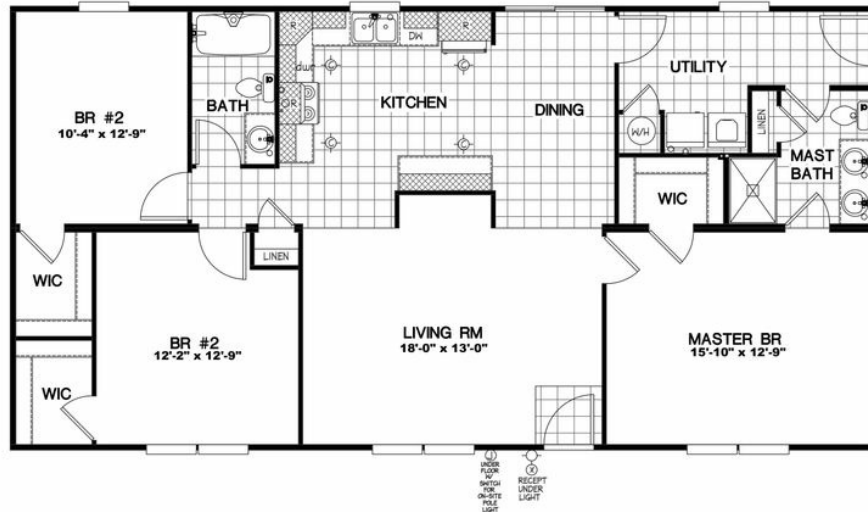

### 2089 52X28 3+2 HERITAGE Model number:

**3 beds • 2 baths • 1386 sq.ft. • 28' width • 52' depth**

Our home building facilities invest in continuous product and process improvements. Plans, dimensions, features, materials, specifications and availability are subject to change without notice or obligation. Renderings and floor plans are representative likenesses of our homes and may differ from the actual homes. We invite you to tour a Home Center near you and inspect the highest value in quality housing available or call (252) 492-5017 to speak with a Home Consultant. Copyright 2017, CMH. All rights reserved.

# 2089 52X28 3+2 HERITAGE

## 2089 52X28 3+2 HERITAGE Model number:

3 beds • 2 baths • 1386 sq.ft. • 28' width • 52' depth

Our home building facilities invest in continuous product and process improvements. Plans, dimensions, features, materials, specifications and availability are subject to change without notice or obligation. Renderings and floor plans are representative likenesses of our homes and may differ from the actual homes. We invite you to tour a Home Center near you and inspect the highest value in quality housing available or call (252) 492-5017 to speak with a Home Consultant. Copyright 2017, CMH. All rights reserved.