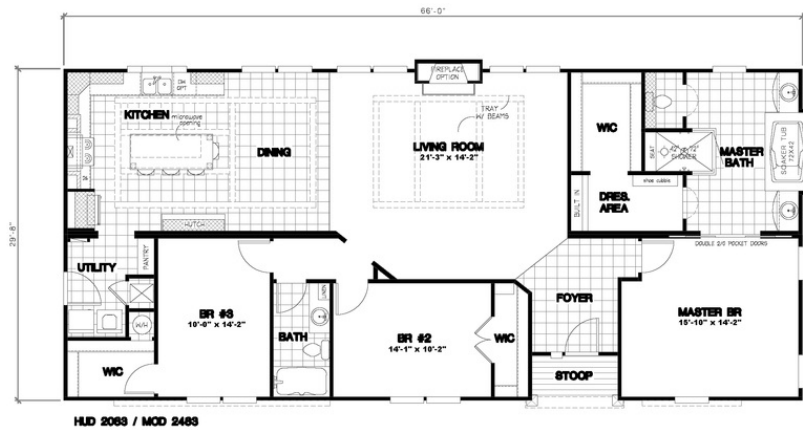

2483 HERITAGE

Model number: 58FRE32663EM19

3 beds • 2 baths • 2112 sq.ft. • 32' width • 66' depth

Our home building facilities invest in continuous product and process improvements. Plans, dimensions, features, materials, specifications and availability are subject to change without notice or obligation. Renderings and floor plans are representative likenesses of our homes and may differ from the actual homes. We invite you to tour a Home Center near you and inspect the highest value in quality housing available or call (252) 492-5017 to speak with a Home Consultant. Copyright 2017, CMH. All rights reserved.

<https://www.oakwooddreamhomes.com>

OAKWOOD HOMES- HENDERSON

2741 US 1 HWY 158
HENDERSON, NC 27536

Monday - Thursday: 9am to 6pm
Friday: 9am to 6pm
Saturday: 9am to 5pm
Sunday: Closed

(252) 492-5017