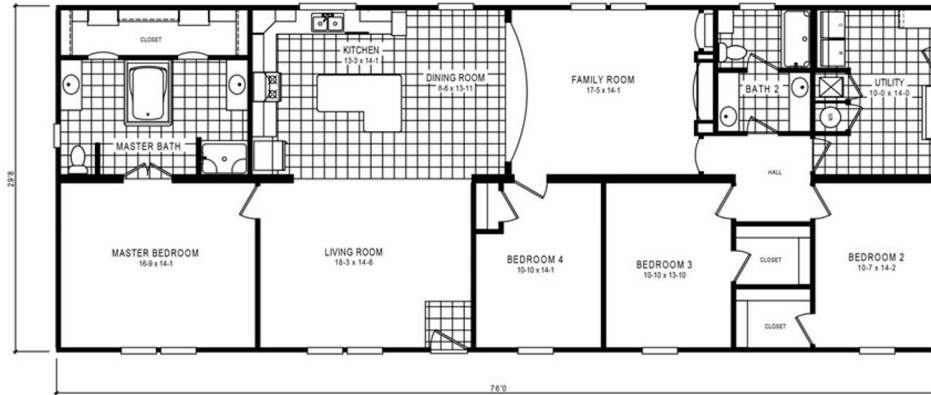

4710 76X32 ROCKETEER MOD

4710 76X32 ROCKETEER MOD

Model number: 58ROF32764EM19

4 beds • 2 baths • 2432 sq.ft. • 32' width • 76' depth

Our home building facilities invest in continuous product and process improvements. Plans, dimensions, features, materials, specifications and availability are subject to change without notice or obligation. Renderings and floor plans are representative likenesses of our homes and may differ from the actual homes. We invite you to tour a Home Center near you and inspect the highest value in quality housing available or call (252) 492-5017 to speak with a Home Consultant. Copyright 2017, CMH. All rights reserved.